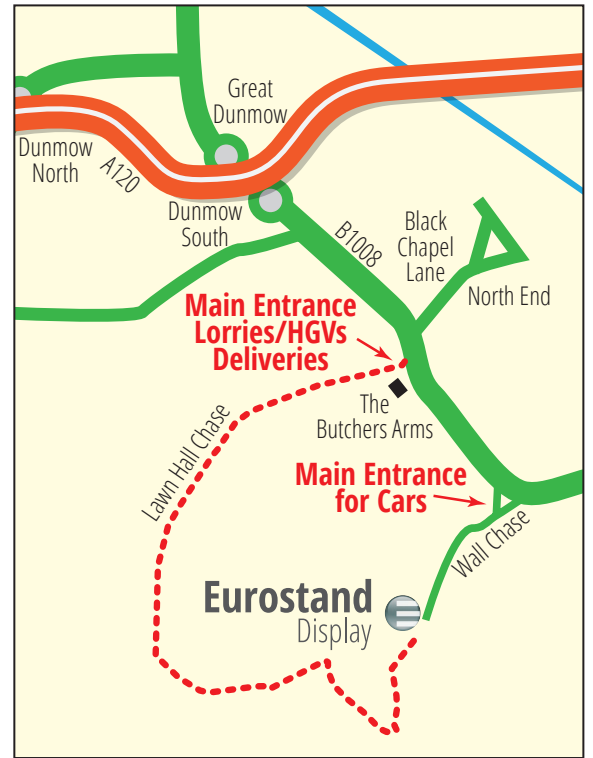

Visitor Route Map

Eurostand Display are located off the B1008 close to the A120, between London Stansted Airport (M11) and Chelmsford (A12)

Smartphone or tablet user?
Scan me for directions

Eurostand Display Limited
Unit 16
Old Park Farm
Ford End
Essex
CM3 1LN
United Kingdom