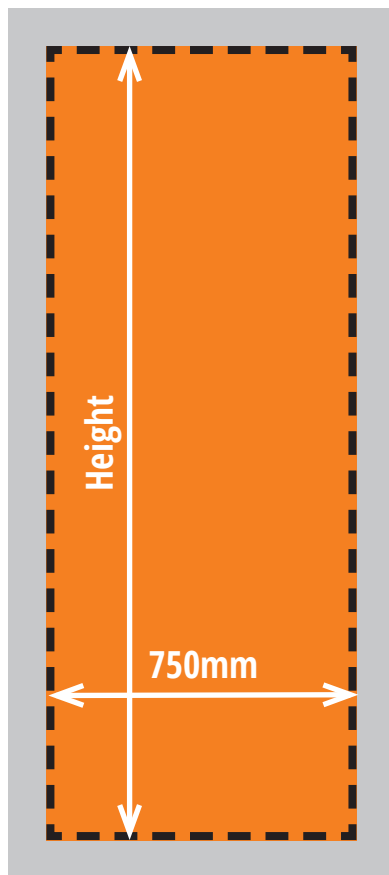

Centro 1 (750mm wide) - Graphic Specification for rigid panel

2.0m High

Image print size (inc bleed area)
1946mm(h) x 786mm(w)
(10mm bleed on all 4 sides)

Finished trimmed print size
1926mm(h) x 766mm(w)

Visible graphic area
1910mm(h) x 750mm(w)

2.265m High

Image print size (inc bleed area)
2211mm(h) x 786mm(w)
(10mm bleed on all 4 sides)

Finished trimmed print size
2191mm(h) x 766mm(w)

Visible graphic area
2175mm(h) x 750mm(w)

2.5m High

Image print size (inc bleed area)
2446mm(h) x 786mm(w)
(10mm bleed on all 4 sides)

Finished trimmed print size
2426mm(h) x 766mm(w)

Visible graphic area
2410mm(h) x 750mm(w)

3.0m High

Image print size (inc bleed area)
2931mm(h) x 786mm(w)
(10mm bleed on all 4 sides)

Finished trimmed print size
2911mm(h) x 766mm(w)

Visible graphic area
2895mm(h) x 750mm(w)