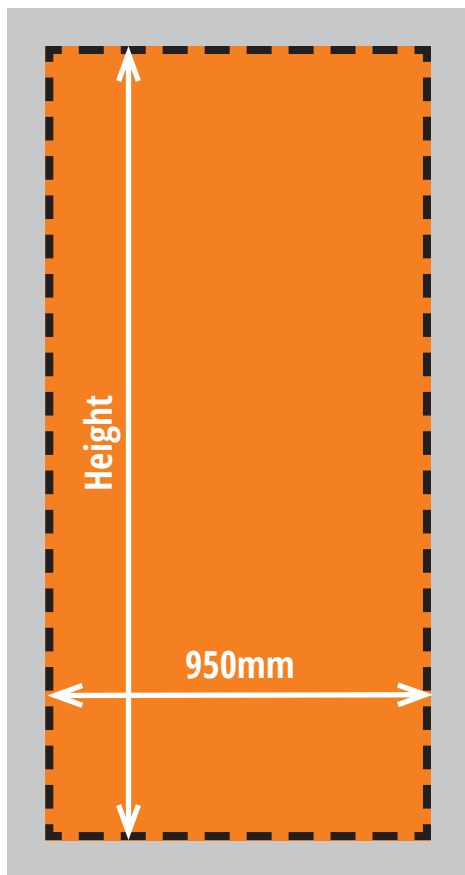

Centro 1 (950mm wide) - Graphic Specification for rigid panel

2.0m High

Image print size (inc bleed area)
1946mm(h) x 986mm(w)
(10mm bleed on all 4 sides)

Finished trimmed print size
1926mm(h) x 966mm(w)

Visible graphic area
1910mm(h) x 950mm(w)

2.265m High

Image print size (inc bleed area)
2211mm(h) x 986mm(w)
(10mm bleed on all 4 sides)

Finished trimmed print size
2191mm(h) x 966mm(w)

Visible graphic area
2175mm(h) x 950mm(w)

2.5m High

Image print size (inc bleed area)
2446mm(h) x 986mm(w)
(10mm bleed on all 4 sides)

Finished trimmed print size
2426mm(h) x 966mm(w)

Visible graphic area
2410mm(h) x 950mm(w)

3.0m High

Image print size (inc bleed area)
2931mm(h) x 986mm(w)
(10mm bleed on all 4 sides)

Finished trimmed print size
2911mm(h) x 966mm(w)

Visible graphic area
2895mm(h) x 950mm(w)