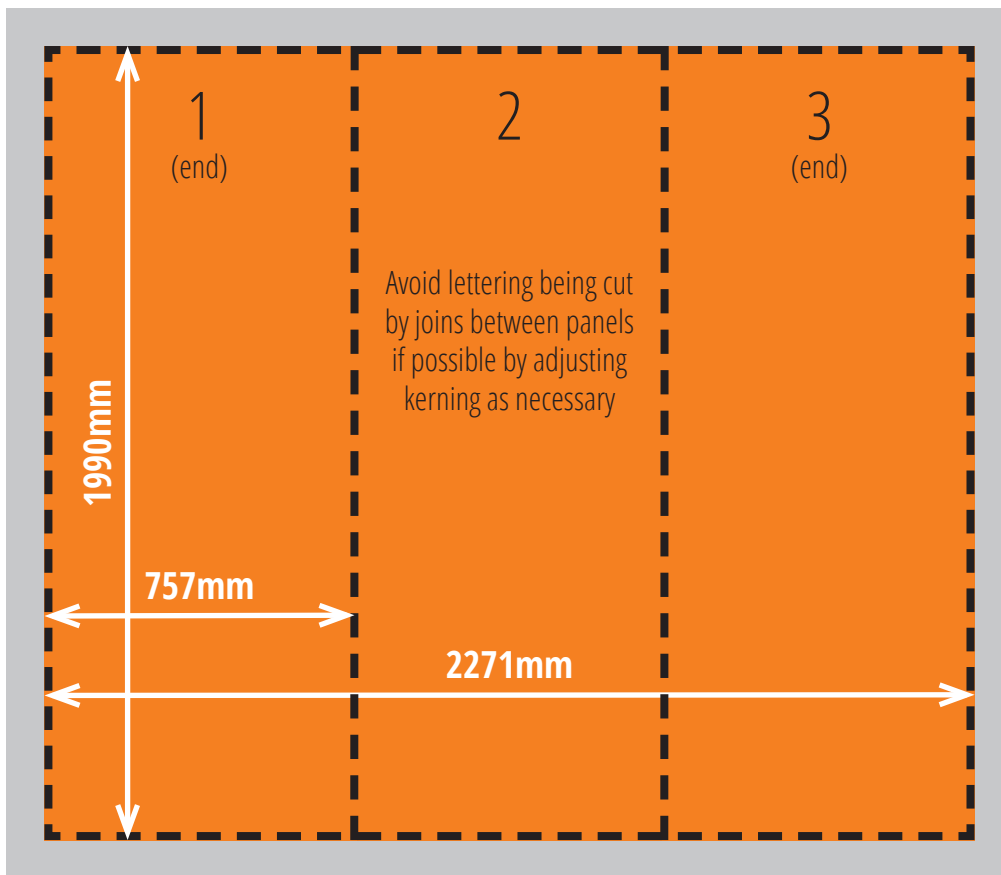

Visible graphic area
2475mm(h) x 2250mm(w)

3.0m High

Image print size (inc bleed area)
3005mm(h) x 2270mm(w)
(10mm bleed on all 4 sides)

Finished trimmed print size
2985mm(h) x 2250mm(w)
(3 panels 750mm wide)

Visible graphic area
2985mm(h) x 2250mm(w)

Centro 2 Curved (2250mm wide) - Graphic Specification

Outer Curve

2.0m High

Image print size (inc bleed area)
2010mm(h) x 2291mm(w)
(10mm bleed on all 4 sides)

Finished trimmed print size
1990mm(h) x 2271mm(w)
(3 panels 757mm wide)

Visible graphic area
1990mm(h) x 2271mm(w)

2.265m High

Image print size (inc bleed area)
2275mm(h) x 2291mm(w)
(10mm bleed on all 4 sides)

Finished trimmed print size
2255mm(h) x 2271mm(w)
(3 panels 757mm wide)

Visible graphic area
2475mm(h) x 2271mm(w)

3.0m High

Image print size (inc bleed area)
3005mm(h) x 2291mm(w)
(10mm bleed on all 4 sides)

Finished trimmed print size
2985mm(h) x 2271mm(w)
(3 panels 757mm wide)