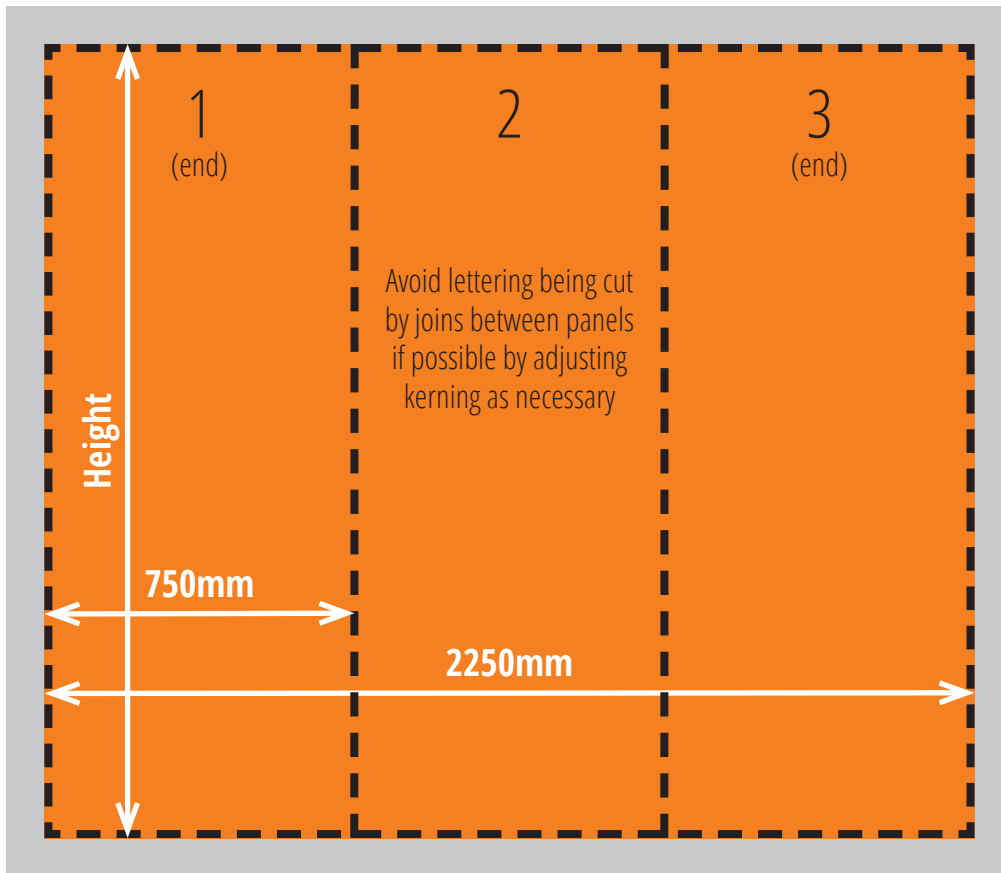

Centro 2 Curved (2250mm wide) - Graphic Specification

Inner Curve

2.0m High

Image print size (inc bleed area)
2010mm(h) x 2270mm(w)
(10mm bleed on all 4 sides)

Finished trimmed print size
1990mm(h) x 2250mm(w)
(3 panels 750mm wide)

Visible graphic area
2985mm(h) x 2250mm(w)

Centro 2 Curved (2250mm wide) - Graphic Specification

Outer Curve

2.0m High

Image print size (inc bleed area)
2010mm(h) x 2291mm(w)
(10mm bleed on all 4 sides)

Finished trimmed print size
1990mm(h) x 2271mm(w)
(3 panels 757mm wide)

Visible graphic area
2255mm(h) x 2271mm(w)

2.5m High

Image print size (inc bleed area)
2495mm(h) x 2291mm(w)
(10mm bleed on all 4 sides)

Finished trimmed print size
2475mm(h) x 2271mm(w)
(3 panels 757mm wide)

Visible graphic area
2475mm(h) x 2271mm(w)

3.0m High

Image print size (inc bleed area)
3005mm(h) x 2291mm(w)
(10mm bleed on all 4 sides)

Finished trimmed print size
2985mm(h) x 2271mm(w)
(3 panels 757mm wide)