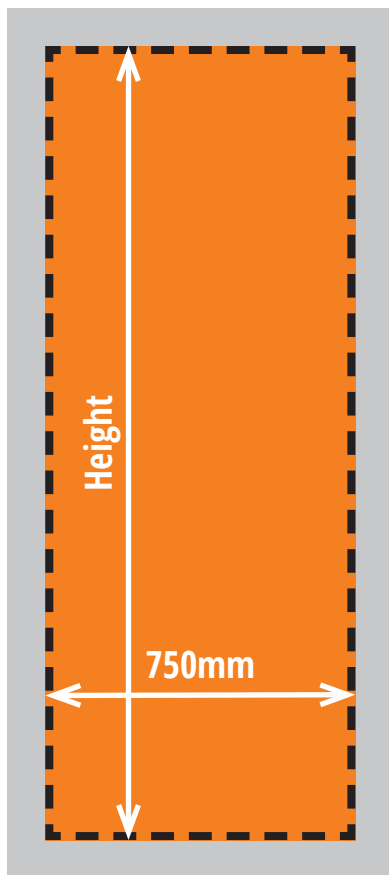

Centro 2 Curved (750mm wide) - Graphic Specification

Inner Curve

2.0m High

Image print size (inc bleed area)
2010mm(h) x 770mm(w)
(10mm bleed on all 4 sides)

Finished trimmed print size
1990mm(h) x 750mm(w)

Visible graphic area
1990mm(h) x 750mm(w)

2.265m High

Image print size (inc bleed area)
2275mm(h) x 770mm(w)
(10mm bleed on all 4 sides)

Finished trimmed print size
2255mm(h) x 750mm(w)

Visible graphic area
2255mm(h) x 750mm(w)

2.5m High

Image print size (inc bleed area)
2495mm(h) x 770mm(w)
(10mm bleed on all 4 sides)

Finished trimmed print size
2475mm(h) x 750mm(w)

Visible graphic area
2475mm(h) x 750mm(w)

3.0m High

Image print size (inc bleed area)
3005mm(h) x 770mm(w)
(10mm bleed on all 4 sides)

Finished trimmed print size
2985mm(h) x 750mm(w)

Visible graphic area
2985mm(h) x 750mm(w)

Centro 2 Curved (750mm wide) - Graphic Specification

Outer Curve

2.0m High

Image print size (inc bleed area)
2010mm(h) x 777mm(w)
(10mm bleed on all 4 sides)