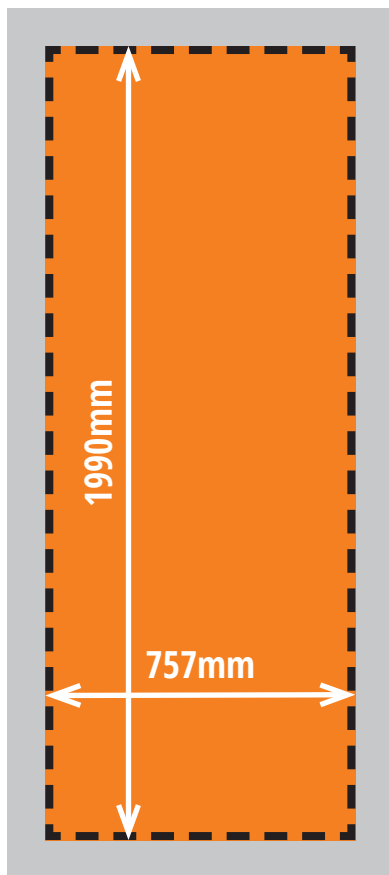

Centro 2 Curved (750mm wide) - Graphic Specification

Inner Curve

2.0m High

Image print size (inc bleed area)
2010mm(h) x 770mm(w)
(10mm bleed on all 4 sides)

Finished trimmed print size
1990mm(h) x 750mm(w)

Visible graphic area
1990mm(h) x 750mm(w)

2.265m High

Image print size (inc bleed area)
2275mm(h) x 770mm(w)
(10mm bleed on all 4 sides)

Finished trimmed print size
2255mm(h) x 750mm(w)

Visible graphic area
2255mm(h) x 750mm(w)

2.5m High

Image print size (inc bleed area)
2495mm(h) x 770mm(w)
(10mm bleed on all 4 sides)

Finished trimmed print size
2475mm(h) x 750mm(w)

Visible graphic area
2475mm(h) x 750mm(w)

3.0m High

Image print size (inc bleed area)
3005mm(h) x 770mm(w)
(10mm bleed on all 4 sides)

Finished trimmed print size
2985mm(h) x 750mm(w)

Visible graphic area
2985mm(h) x 750mm(w)

Centro 2 Curved (750mm wide) - Graphic Specification

Outer Curve

2.0m High

Image print size (inc bleed area)
2010mm(h) x 777mm(w)
(10mm bleed on all 4 sides)