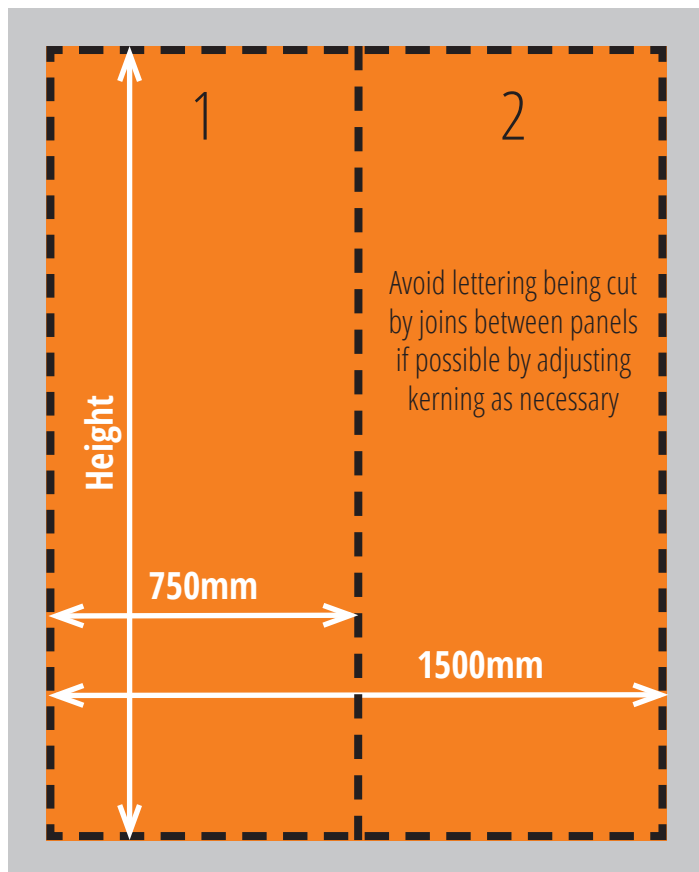

Centro 2 Straight (1500mm wide) - Graphic Specification

2.0m High

Image print size (inc bleed area)
2010mm(h) x 1520mm(w)
(10mm bleed on all 4 sides)

Finished trimmed print size
1990mm(h) x 1500mm(w)
(2 panels 750mm wide)

Visible graphic area
1990mm(h) x 1500mm(w)

2.265m High

Image print size (inc bleed area)
2275mm(h) x 1520mm(w)
(10mm bleed on all 4 sides)

Finished trimmed print size
2255mm(h) x 1500mm(w)
(2 panels 750mm wide)

Visible graphic area
2255mm(h) x 1500mm(w)

2.5m High

Image print size (inc bleed area)
2495mm(h) x 1520mm(w)
(10mm bleed on all 4 sides)

Finished trimmed print size
2475mm(h) x 1500mm(w)
(2 panels 750mm wide)

Visible graphic area
2475mm(h) x 1500mm(w)

3.0m High

Image print size (inc bleed area)
3005mm(h) x 1520mm(w)
(10mm bleed on all 4 sides)

Finished trimmed print size
2985mm(h) x 1500mm(w)
(2 panels 750mm wide)