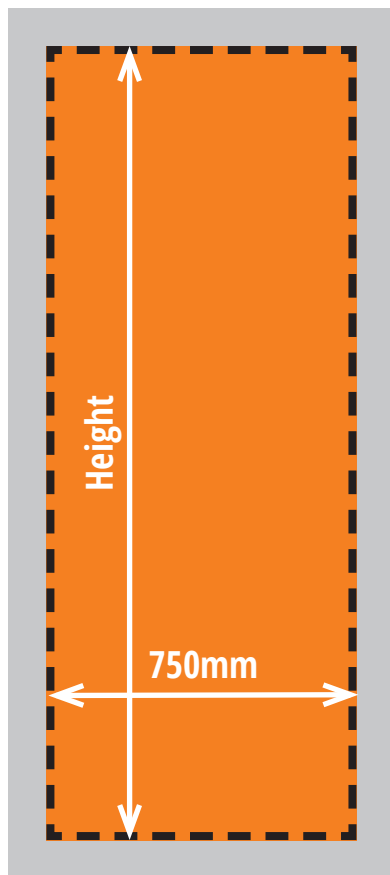

Centro 2 Straight (750mm wide) - Graphic Specification

2.0m High

Image print size (inc bleed area)
2010mm(h) x 770mm(w)
(10mm bleed on all 4 sides)

Finished trimmed print size
1990mm(h) x 750mm(w)

Visible graphic area
1990mm(h) x 750mm(w)

2.265m High

Image print size (inc bleed area)
2275mm(h) x 770mm(w)
(10mm bleed on all 4 sides)

Finished trimmed print size
2255mm(h) x 750mm(w)

Visible graphic area
2255mm(h) x 750mm(w)

2.5m High

Image print size (inc bleed area)
2495mm(h) x 770mm(w)
(10mm bleed on all 4 sides)

Finished trimmed print size
2475mm(h) x 750mm(w)

Visible graphic area
2475mm(h) x 750mm(w)

3.0m High

Image print size (inc bleed area)
3005mm(h) x 770mm(w)
(10mm bleed on all 4 sides)

Finished trimmed print size
2985mm(h) x 750mm(w)

Visible graphic area
2985mm(h) x 750mm(w)