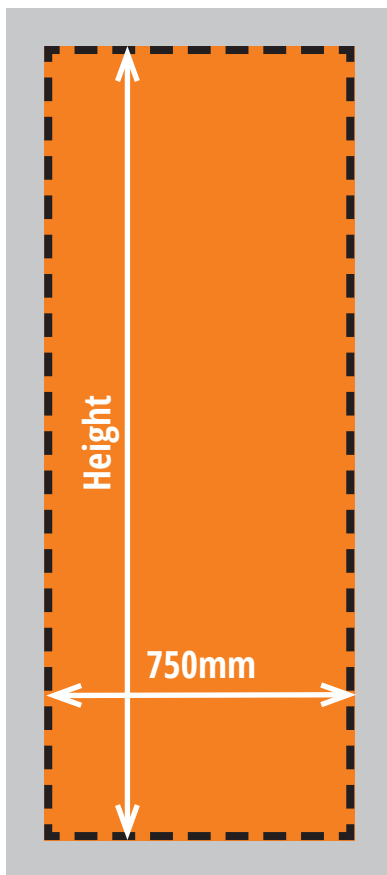

Centro 3 (1500mm wide) - Graphic Specification

x 2
panels

2.0m High

Image print size (inc bleed area)
2010mm(h) x 770mm(w)
(10mm bleed on all 4 sides)

Finished trimmed print size
1990mm(h) x 750mm(w)
(2 panels 750mm wide)

Visible graphic area
1990mm(h) x 750mm(w)

2.265m High

Image print size (inc bleed area)
2275mm(h) x 770mm(w)
(10mm bleed on all 4 sides)

Finished trimmed print size
2255mm(h) x 750mm(w)
(2 panels 750mm wide)

Visible graphic area
2255mm(h) x 750mm(w)

2.5m High

Image print size (inc bleed area)
2495mm(h) x 770mm(w)
(10mm bleed on all 4 sides)

Finished trimmed print size
2475mm(h) x 750mm(w)
(2 panels 750mm wide)

Visible graphic area
2475mm(h) x 750mm(w)

3.0m High

Image print size (inc bleed area)
3005mm(h) x 770mm(w)
(10mm bleed on all 4 sides)

Finished trimmed print size
2985mm(h) x 750mm(w)
(2 panels 750mm wide)