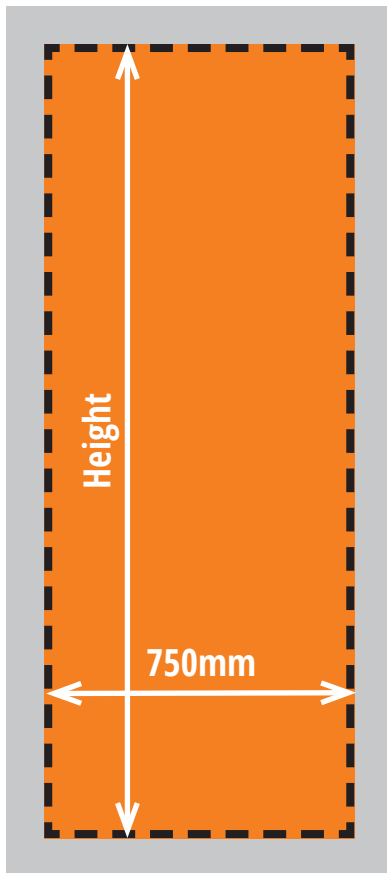

Centro 3 (2250mm wide) - Graphic Specification