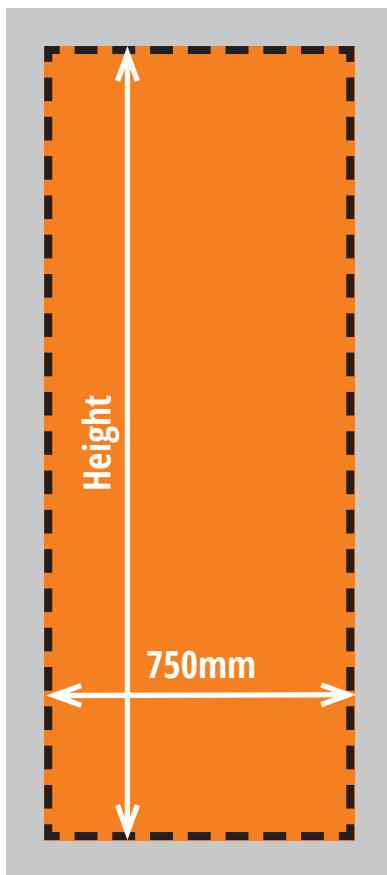

Centro 3 (750mm wide) - Graphic Specification

x 1
panel

2.0m High

Image print size (inc bleed area)
2010mm(h) x 770mm(w)
(10mm bleed on all 4 sides)

Finished trimmed print size
1990mm(h) x 750mm(w)

Visible graphic area
1990mm(h) x 750mm(w)

2.265m High

Image print size (inc bleed area)
2275mm(h) x 770mm(w)
(10mm bleed on all 4 sides)

Finished trimmed print size
2255mm(h) x 750mm(w)

Visible graphic area
2255mm(h) x 750mm(w)

2.5m High

Image print size (inc bleed area)
2495mm(h) x 770mm(w)
(10mm bleed on all 4 sides)

Finished trimmed print size
2475mm(h) x 750mm(w)

Visible graphic area
2475mm(h) x 750mm(w)

3.0m High

Image print size (inc bleed area)
3005mm(h) x 770mm(w)
(10mm bleed on all 4 sides)

Finished trimmed print size
2985mm(h) x 750mm(w)

Visible graphic area
2985mm(h) x 750mm(w)