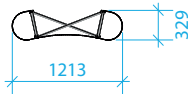

Pop up graphic displays - curved, straight & hybrid footprints

5x3 Curved Pop Up

5x3 Straight Pop Up
(2x3 straight, ghost panel, 2x3 straight)

5x3 Hybrid Pop Up
(1x3 inner curve, 3x3 straight, 1x3 inner curve)

4x3 Curved Pop Up

4x3 Straight Pop Up

4x3 Hybrid Pop Up
(2x3 inner curve, 2x3 outer curve)

3x3 Curved Pop Up

3x3 Straight Pop Up

3x3 Hybrid Pop Up
(1x3 inner curve, 1x3 straight, 1x3 outer curve)

2x3 Curved Pop Up

2x3 Straight Pop Up

1x3 Curved Pop Up

1x3 Straight Pop Up