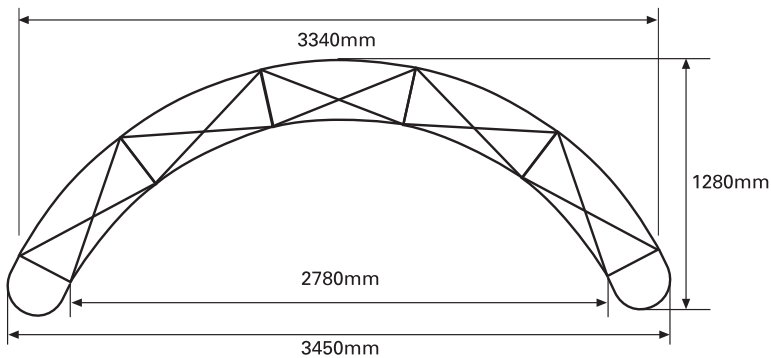

5x3 Curved Pop Up Graphic Specification

Front Panels

Overall graphic area
2235mm x 4711mm
N.B. as approximately 50% of the (end) curve panel width may be concealed from view - position text and image accordingly

Overall finished print size
2235mm x 4711mm
(7 panels 673mm width)

Overall image bleed area
2255 x 4731mm
(10mm top and sides on end panels)

REAR GRAPHIC WIDTHS (IF REQUIRED):
Each graphic panel changes to 812mm wide if printing graphics to the rear of the curved system. They are wider to account for the larger radius.