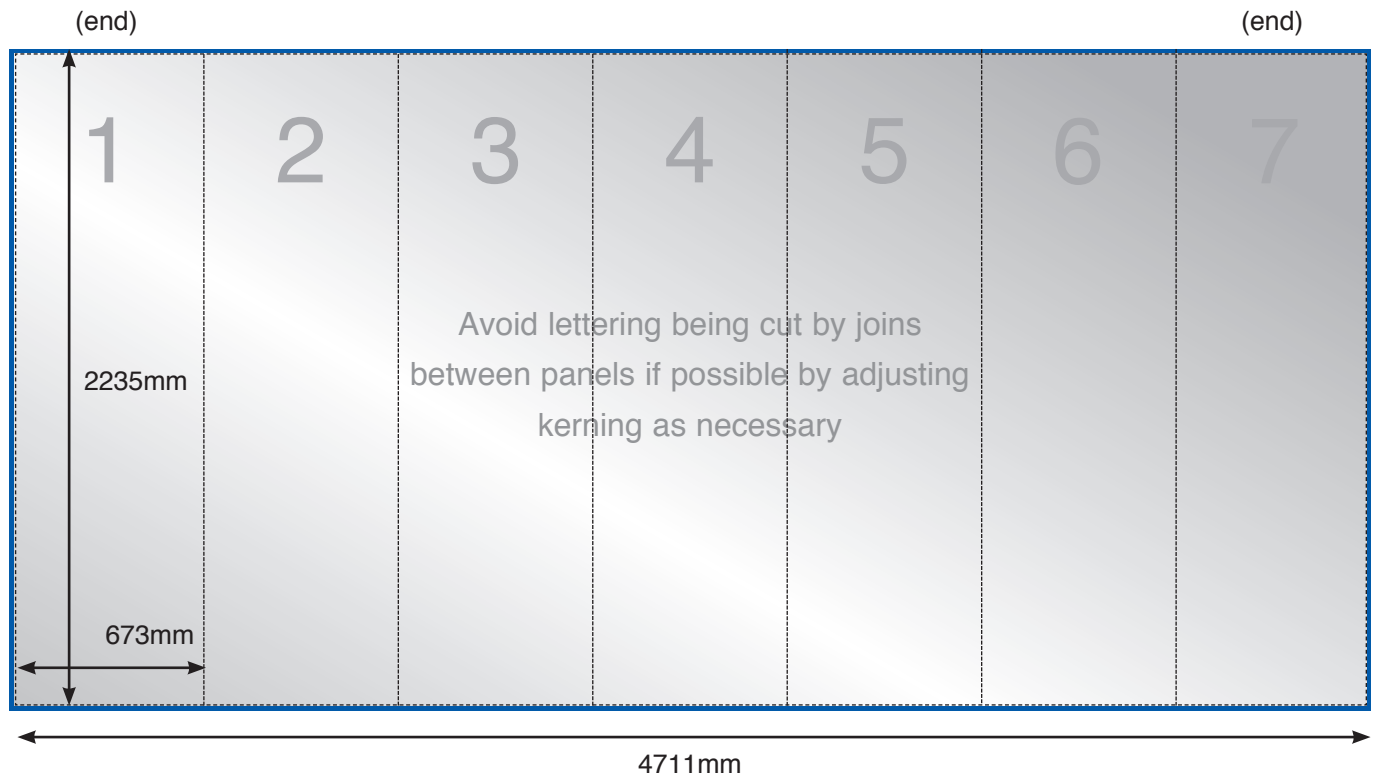

5x3 Curved Pop Up Graphic Specification

Front Panels

Overall graphic area
2235mm x 4711mm
N.B. as approximately 50% of the (end) curve panel width may be concealed from view - position text and image accordingly

Overall finished print size
2235mm x 4711mm
(7 panels 673mm width)

Overall image bleed area
2255 x 4731mm
(10mm top and sides on end panels)

REAR GRAPHIC WIDTHS (IF REQUIRED):
Each graphic panel changes to 812mm wide if printing graphics to the rear of the curved system. They are wider to account for the larger radius.