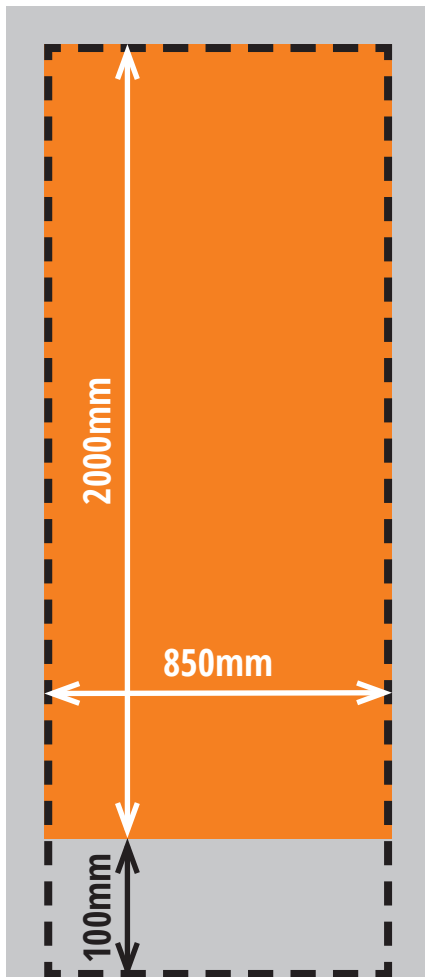

# ReadyRolla - Graphic Specification

■ Image print size (inc bleed area)  
2110mm(h) x 870mm(w)  
(10mm bleed on top and sides, 100mm inside base)

▤ Finished print size  
2100mm(h) x 850mm(w)  
(Inc. 100mm inside base)

■ Visible graphic area  
2000mm(h) x 850mm(w)