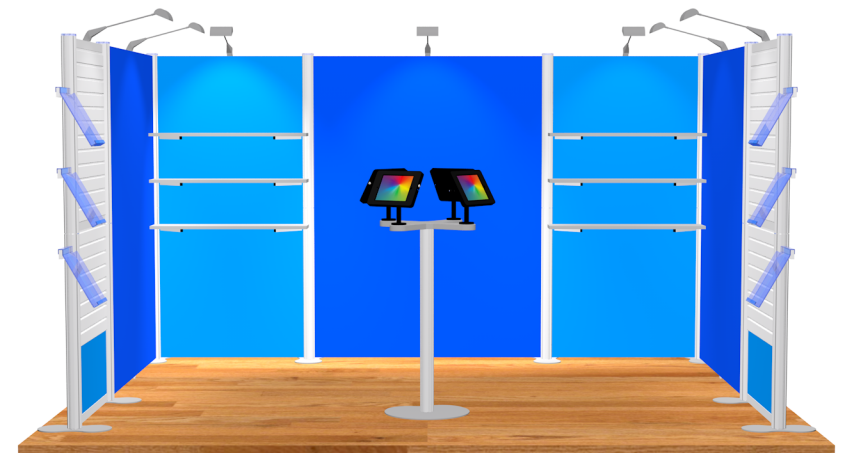

C4x3/1a - 2mH

Scale 1:50

Up to 8mm thick rigid panel dimensions:
• 2 panels (bottom of slatwall displays) 766mmW x 379mmH each

Magnetic graphic panel dimensions (finished print/cut size and visible graphic area):

- 2 panels @ 950mmW x 1990mmH each
- 6 panels @ 750mmW x 1990mmH each