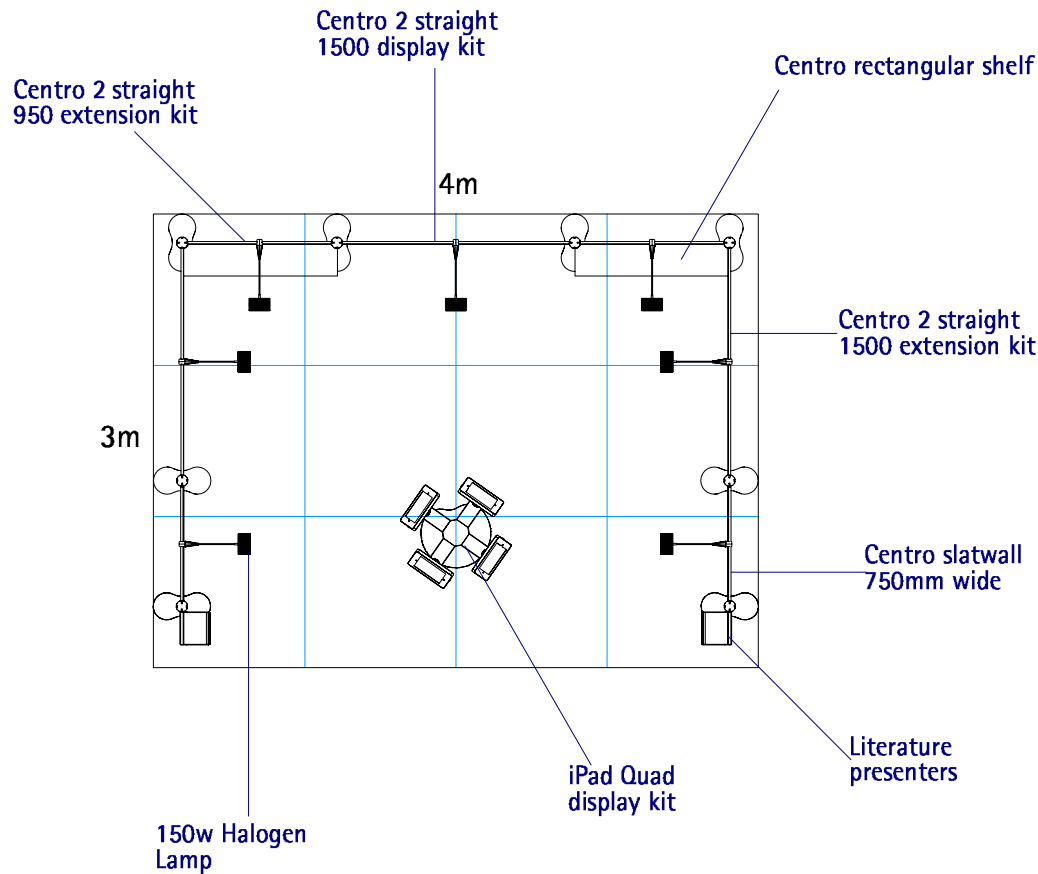

C4x3/1a - 2mH

Scale 1:50

Up to 8mm thick rigid panel dimensions:
• 2 panels (bottom of slatwall displays) 766mmW x 379mmH each

Magnetic graphic panel dimensions (finished print/cut size and visible graphic area):

- 2 panels @ 950mmW x 1990mmH each
- 6 panels @ 750mmW x 1990mmH each