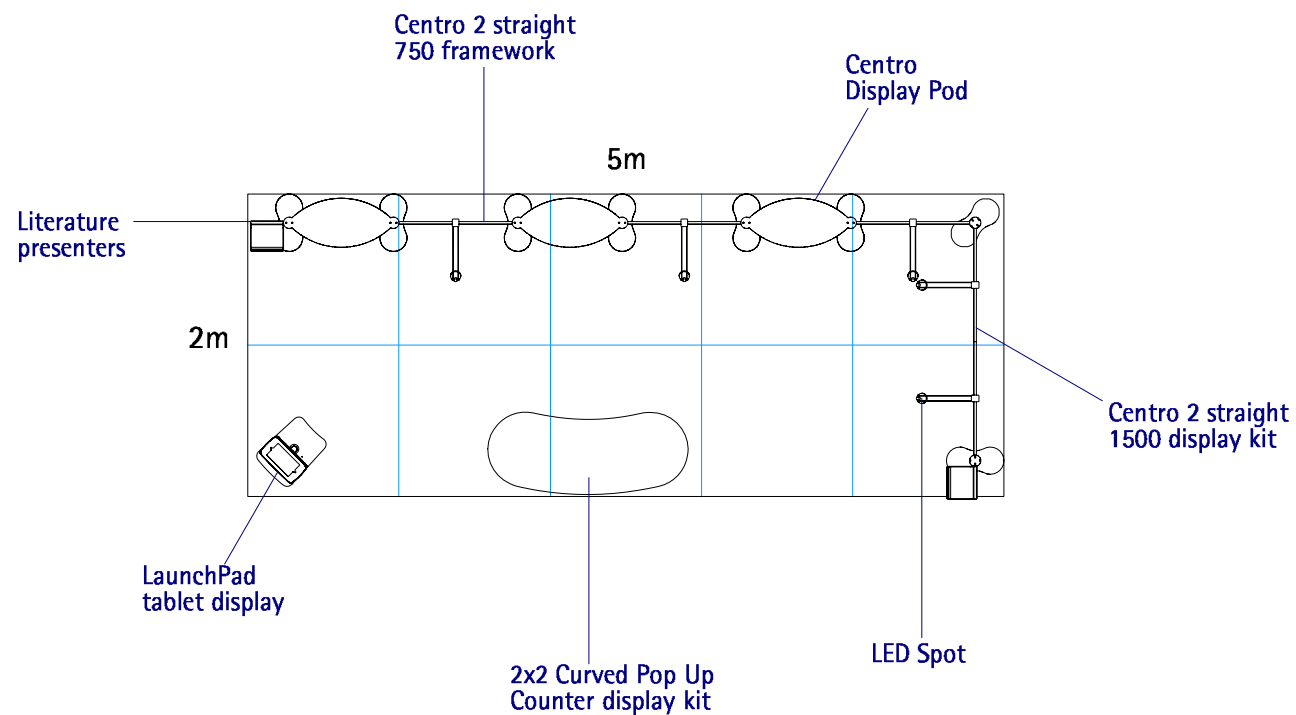

## C5x2/2a - 2mH

Scale 1:50

Magnetic graphic panel dimensions (finished print/cut size and visible graphic area):

- 5 panels @ 750mmW x 1990mmH each
- 1 panel (counter) @ 2420mmW x 877mmH

3mm thick rigid panel dimensions for Showcase display:

- 3 panels (header promotional panel) @  
715mmW x 200mmH each (finished print/cut size)  
700mmW x 200mmH each (visible graphic area)
- 3 panels (lower promotional panel) @  
715mmW x 300mmH each (finished print/cut size)  
700mmW x 300mmH each (visible graphic area)