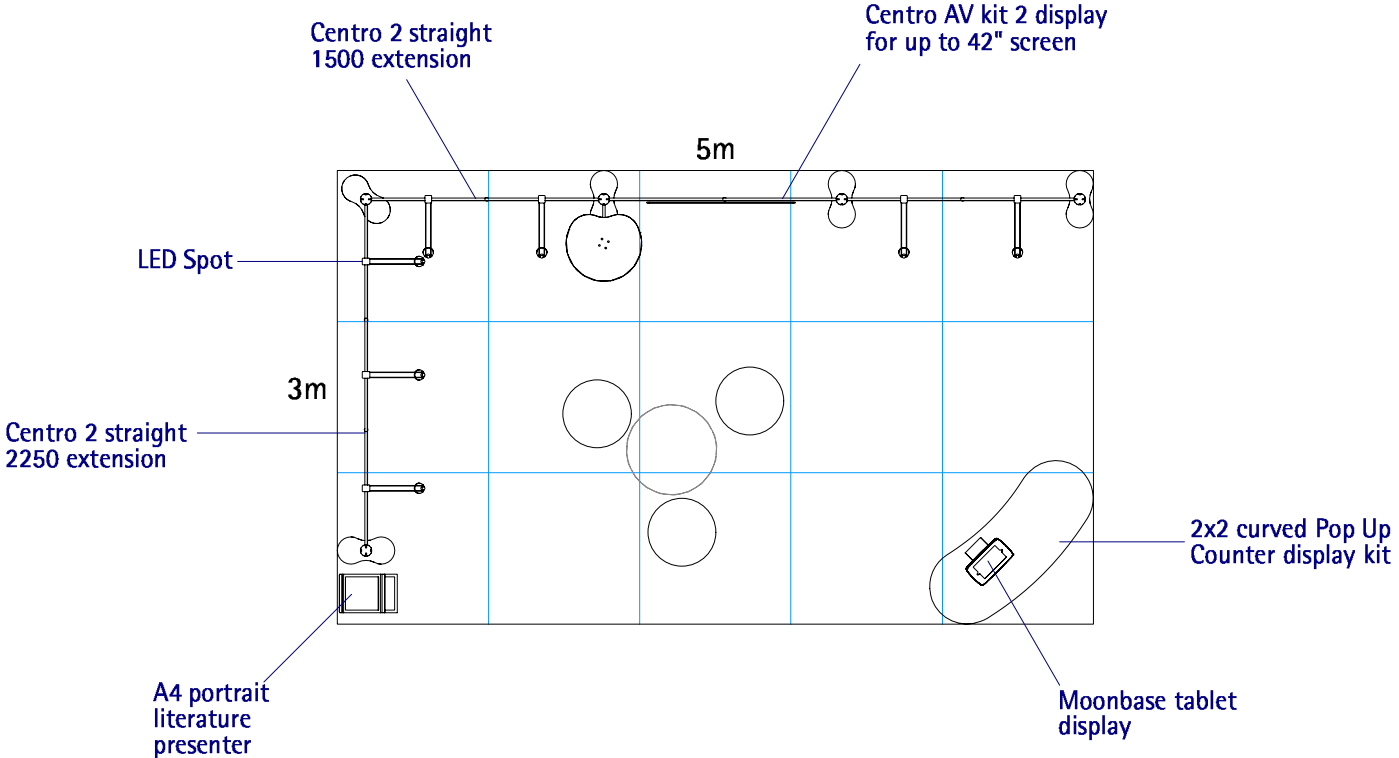

**C5x3/2a - 2mH**

Scale 1:50

- Magnetic graphic panel dimensions (finished print/cut size and visible graphic area):
- 2 panels (with aperture for screen mount) @ 750mmW x 1990mmH each
  - 7 panels @ 750mmW x 1990mmH each
  - 1 panel (counter) @ 2420mmW x 877mmH