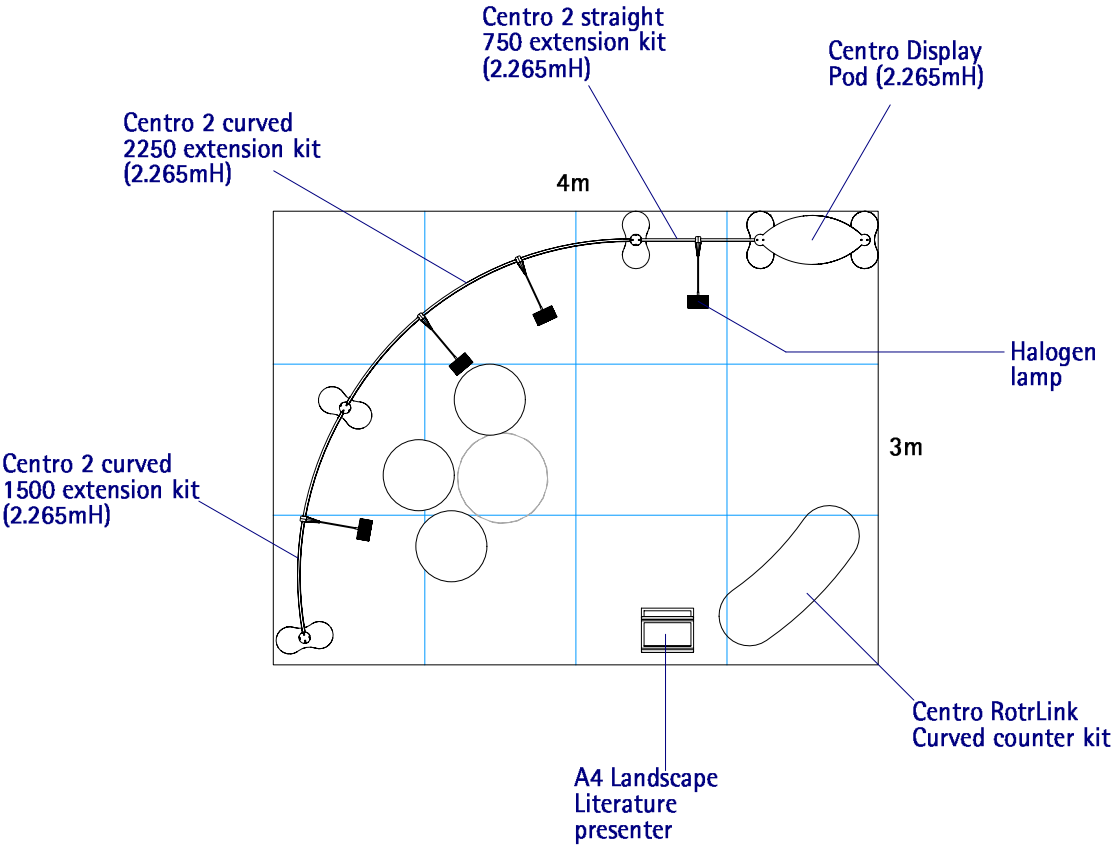

C4x3/2a - 2.265mH

Scale 1:50

Magnetic graphic panel dimensions (finished print/cut size and visible graphic area):

- 6 panels @ 750mmW x 2255mmH each
- 1 panel (counter) @ 757mmW x 999mmH

3mm thick rigid panel dimensions for Showcase display:

- 1 panel (header promotional panel) @
715mmW x 465mmH (finished print/cut size)
700mmW x 465mmH (visible graphic area)
- 1 panel (lower promotional panel) @
715mmW x 300mmH (finished print/cut size)
700mmW x 300mmH (visible graphic area)