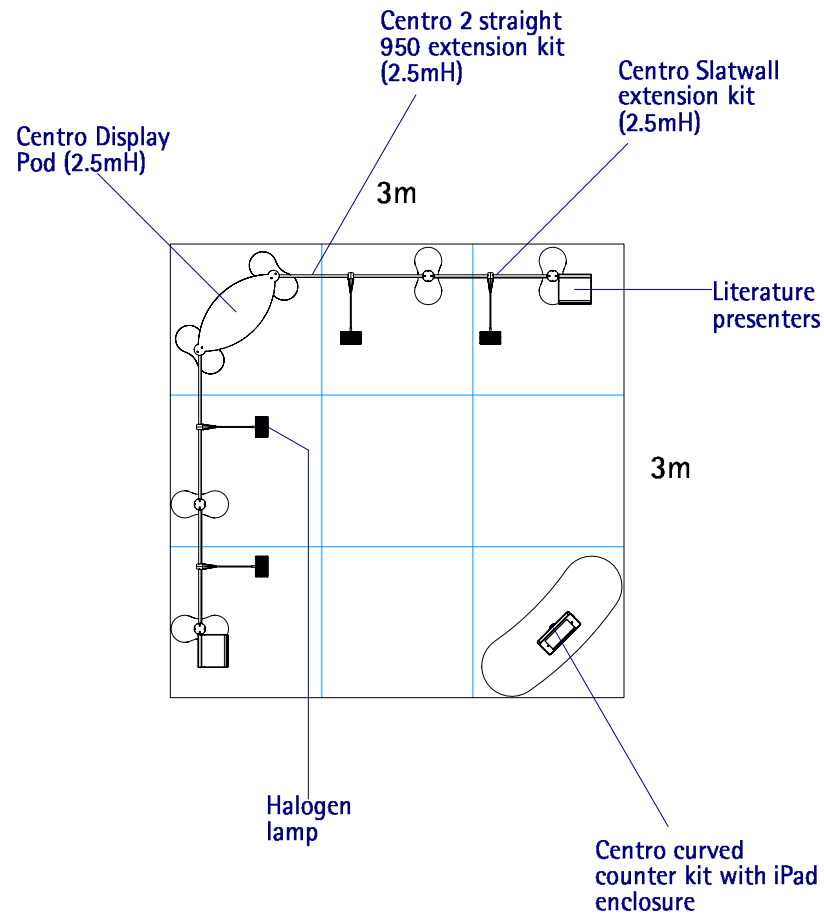

# C3x3/2a-2.5mH

Scale 1:50

### Magnetic graphic panel dimensions (finished print/cut size and visible graphic area):

- 2 panels @ 950mmW x 2475mmH each
- 1 panel (counter) @ 757mmW x 999mmH

### 3mm thick rigid panel dimensions for Showcase display:

- 1 panel (header promotional panel) @  
715mmW x 700mmH (finished print/cut size)  
700mmW x 700mmH (visible graphic area)
- 1 panel (lower promotional panel) @  
715mmW x 300mmH (finished print/cut size)  
700mmW x 300mmH (visible graphic area)

### 5mm thick rigid panel dimensions for Slatwall displays:

- 2 header panels @ 766mmW x 467mmH (finished print/cut size)  
750mmW x 452mmH (visible graphic area)
- 2 footer panels @ 766mmW x 361mmH (finished print/cut size)  
750mmW x 346mmH (visible graphic area)