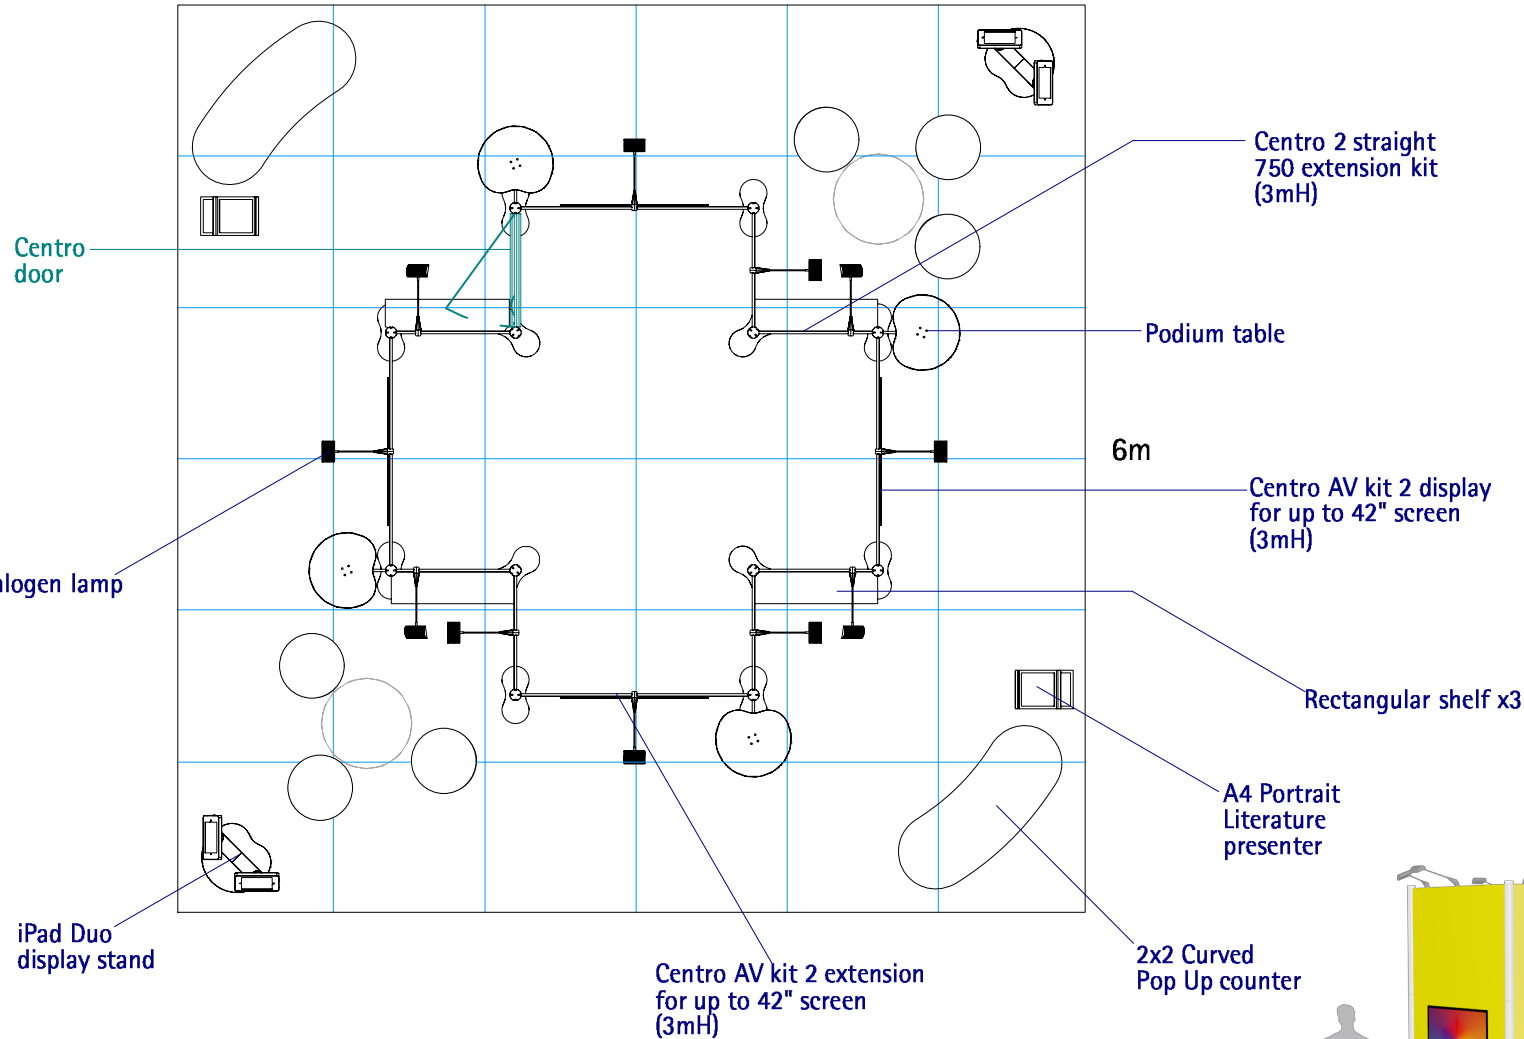

6m

- Magnetic graphic panel dimensions (finished print/cut size and visible graphic area):**
- 7 panels @ 750mmW x 2985mmH each
 - 8 panels (with aperture for screen mount) @ 750mmW x 2985mmH each
 - 2 panels (counter) @ 2420mmW x 877mmH

- Up to 7mm thick rigid panel dimensions for door frame:**
- 1 upper door panel (with aperture for window)
@ 674mmW x 902mmH (finished print/cut size)
654mmW x 882mmH (visible graphic area)
 - 1 lower door panel @ 674mmW x 902mmH (finished print/cut size)
654mmW x 882mmH (visible graphic area)
 - 1 height extension panel @ 674mmW x 966mmH (finished print/cut size)
654mmW x 950mmH (visible graphic area)