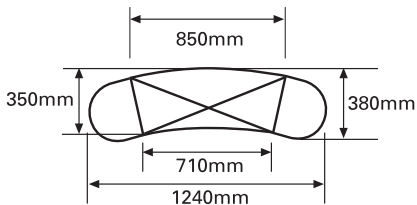

1x3 Curved Pop Up Graphic Specification

Front Panels

- Overall graphic area
2235mm x 2019mm
N.B. as approximately 50% of the (end) curve panel width may be concealed from view - position text and image accordingly
- Overall finished print size
2235mm x 2019mm
(3 panels 673mm width)
- Overall image bleed area
2255 x 2039mm
(10mm top and sides on end panels)

*REAR GRAPHIC WIDTHS (IF REQUIRED):
The graphic panel changes to 812mm wide if printing graphics to the rear of the curved system. It is wider to account for the larger radius.*