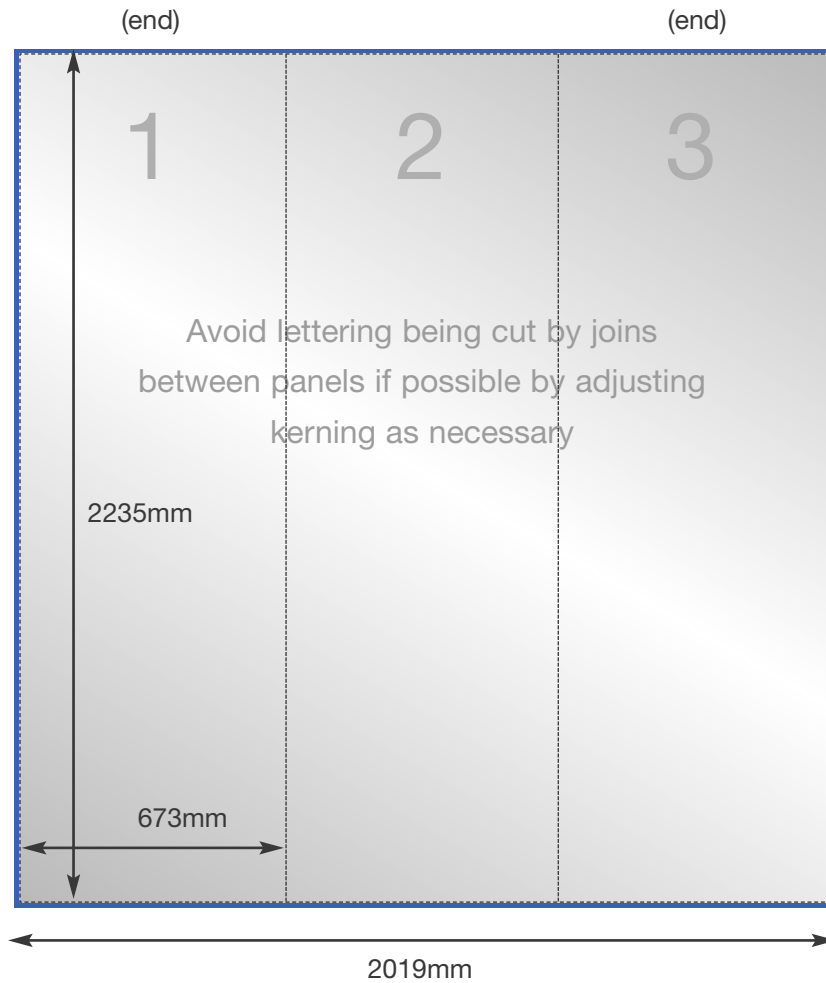

1x3 Curved Pop Up Graphic Specification

Front Panels

- Overall graphic area
2235mm x 2019mm
N.B. as approximately 50% of the (end) curve panel width may be concealed from view - position text and image accordingly
- Overall finished print size
2235mm x 2019mm
(3 panels 673mm width)
- Overall image bleed area
2255 x 2039mm
(10mm top and sides on end panels)

*REAR GRAPHIC WIDTHS (IF REQUIRED):
The graphic panel changes to 812mm wide if printing graphics to the rear of the curved system. It is wider to account for the larger radius.*