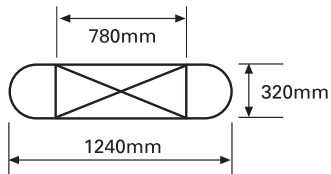

1x3 Straight Pop Up Graphic Specification

Front Panels

- Overall graphic area
2235mm x 2080mm
N.B. as approximately 50% of the (end) curve panel width may be concealed from view - position text and image accordingly
- Overall finished print size
2235mm x 2080mm
(3 panels)
- Overall image bleed area
2255 x 2100mm
(10mm top and sides on end panels)

*REAR GRAPHIC WIDTHS (IF REQUIRED):
The graphic panels' widths stay the same if printing graphics to the rear of the straight system.*