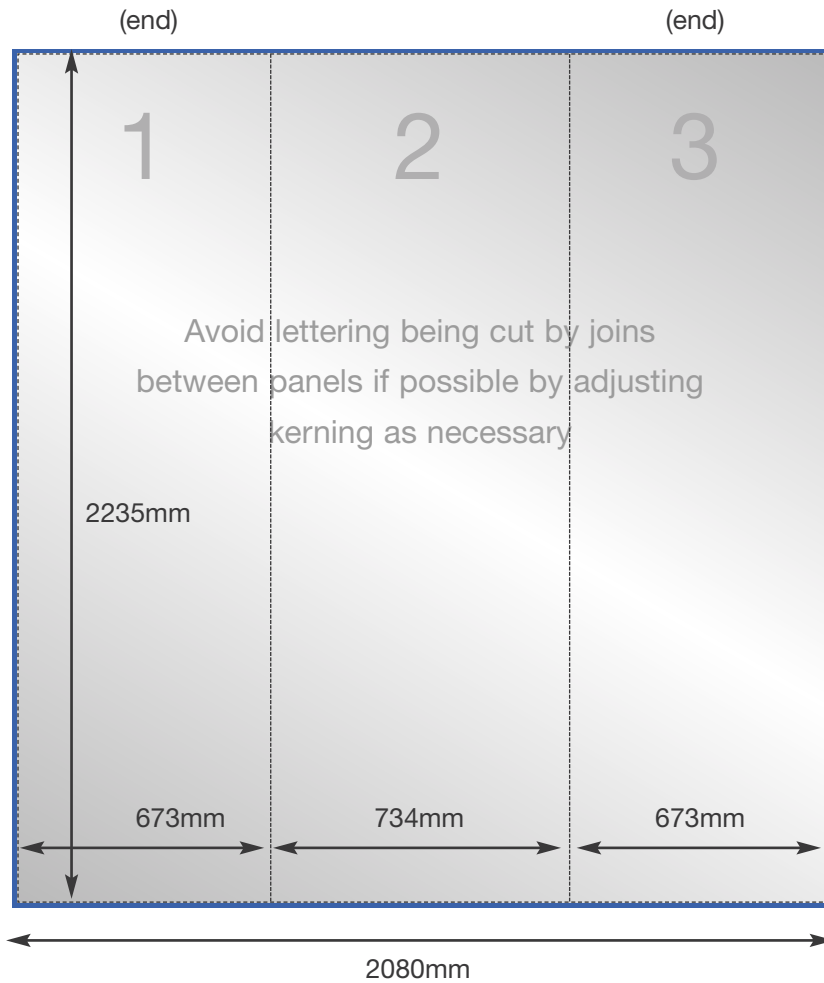

1x3 Straight Pop Up Graphic Specification

Front Panels

- Overall graphic area
2235mm x 2080mm
N.B. as approximately 50% of the (end) curve panel width may be concealed from view - position text and image accordingly
- Overall finished print size
2235mm x 2080mm
(3 panels)
- Overall image bleed area
2255 x 2100mm
(10mm top and sides on end panels)

*REAR GRAPHIC WIDTHS (IF REQUIRED):
The graphic panels' widths stay the same if printing graphics to the rear of the straight system.*