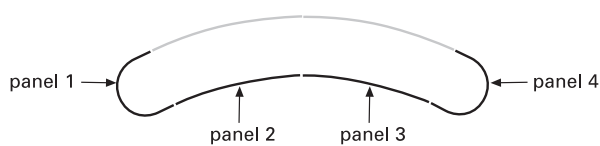

2x3 Curved Pop Up Graphic Specification

Front Panels

Overall graphic area
2235mm x 2692mm
N.B. as approximately 50% of the (end) curve panel width may be concealed from view - position text and image accordingly

Overall finished print size
2235mm x 2692mm
(4 panels 673mm width)

Overall image bleed area
2255 x 2712mm
(10mm top and sides on end panels)

REAR GRAPHIC WIDTHS (IF REQUIRED):
Each graphic panel changes to 812mm wide if printing graphics to the rear of the curved system. They are wider to account for the larger radius.