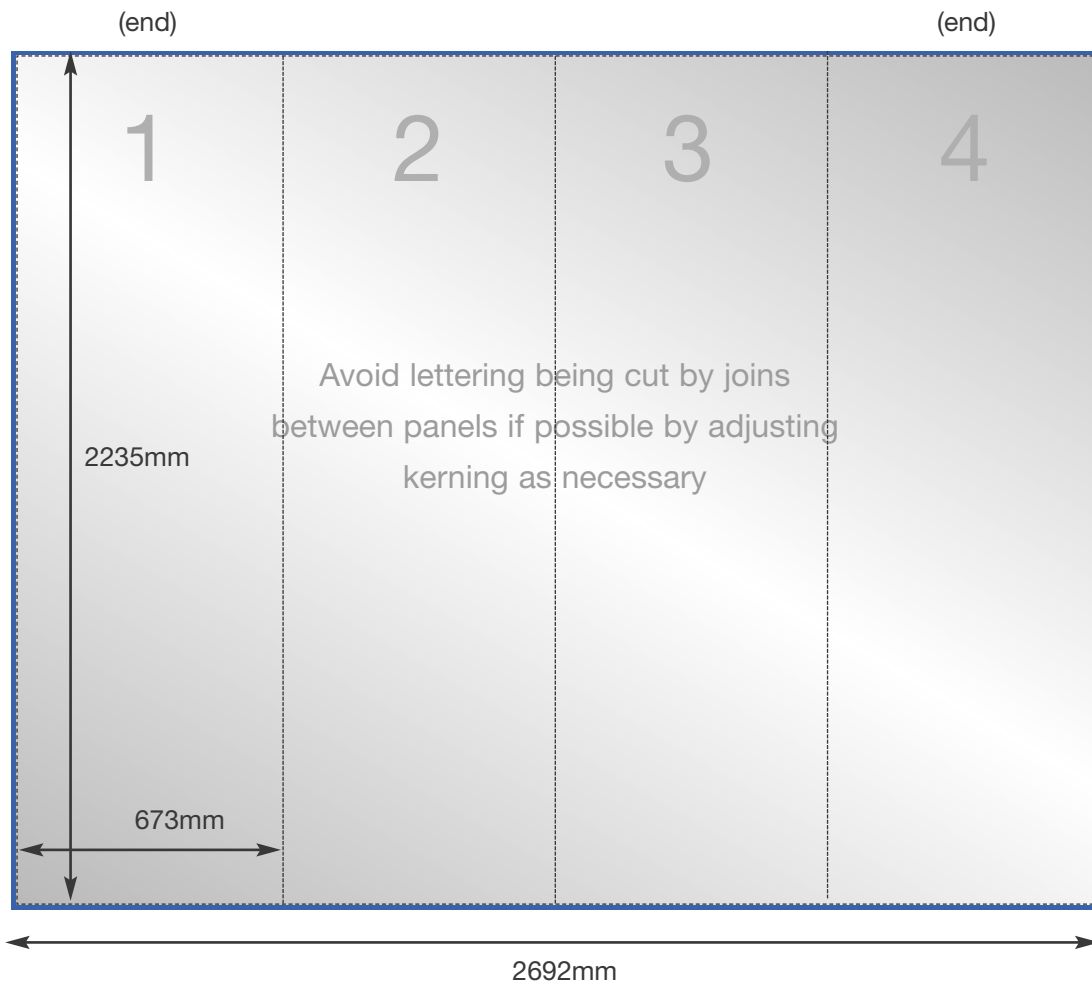

2x3 Curved Pop Up Graphic Specification

Front Panels

Overall graphic area
2235mm x 2692mm
N.B. as approximately 50% of the (end) curve panel width may be concealed from view - position text and image accordingly

Overall finished print size
2235mm x 2692mm
(4 panels 673mm width)

Overall image bleed area
2255 x 2712mm
(10mm top and sides on end panels)

REAR GRAPHIC WIDTHS (IF REQUIRED):
Each graphic panel changes to 812mm wide if printing graphics to the rear of the curved system. They are wider to account for the larger radius.