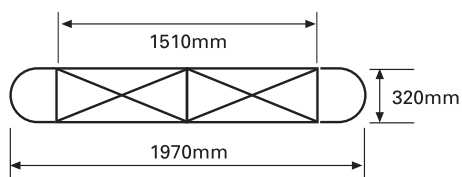

# 2x3 Straight Pop Up Graphic Specification

## Front Panels

Overall graphic area  
2235mm x 2814mm  
N.B. as approximately 50% of the (end) curve panel width may be concealed from view - position text and image accordingly

Overall finished print size  
2235mm x 2814mm  
(4 panels)

Overall image bleed area  
2255 x 2834mm  
(10mm top and sides on end panels)

*REAR GRAPHIC WIDTHS (IF REQUIRED):  
The graphic panels' widths stay the same if printing graphics to the rear of the straight system.*