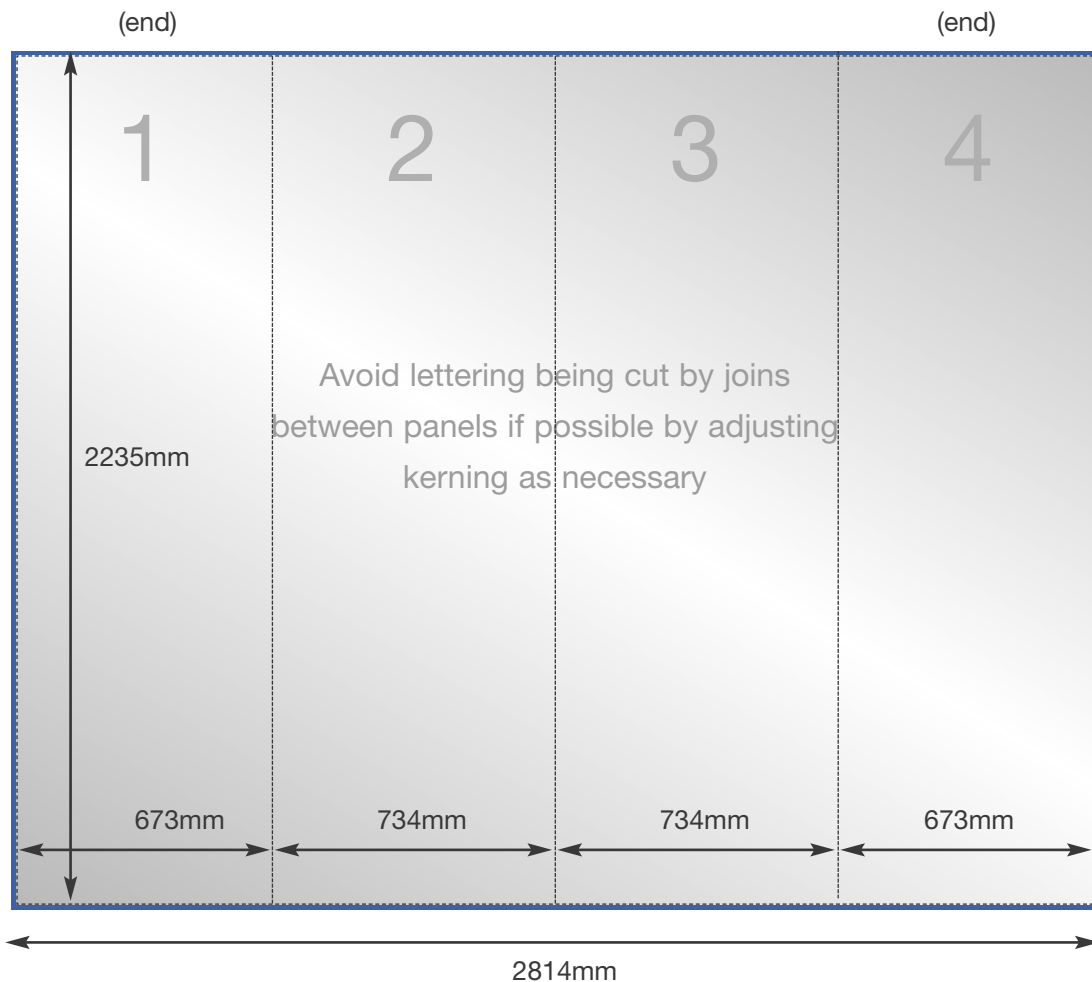

# 2x3 Straight Pop Up Graphic Specification

## Front Panels

Overall graphic area  
2235mm x 2814mm  
N.B. as approximately 50% of the (end) curve panel width may be concealed from view - position text and image accordingly

Overall finished print size  
2235mm x 2814mm  
(4 panels)

Overall image bleed area  
2255 x 2834mm  
(10mm top and sides on end panels)

*REAR GRAPHIC WIDTHS (IF REQUIRED):  
The graphic panels' widths stay the same if printing graphics to the rear of the straight system.*