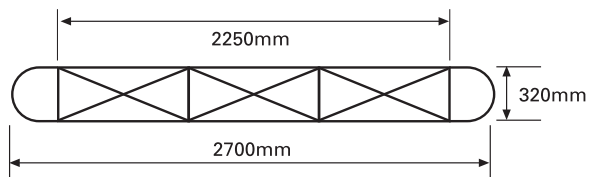

# 3x3 Straight Pop Up Graphic Specification

## Front Panels

Overall graphic area  
2235mm x 3548mm  
N.B. as approximately 50% of the (end) curve panel width may be concealed from view - position text and image accordingly

Overall finished print size  
2235mm x 3548mm  
(5 panels)

Overall image bleed area  
2255 x 3568mm  
(10mm top and sides on end panels)

*REAR GRAPHIC WIDTHS (IF REQUIRED):  
The graphic panels' widths stay the same if printing graphics to the rear of the straight system.*