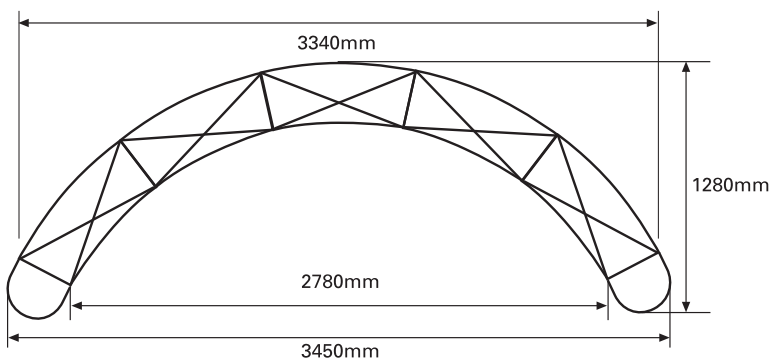

# 5x3 Curved Pop Up Graphic Specification

## Front Panels

Overall graphic area  
2235mm x 4711mm  
N.B. as approximately 50% of the (end) curve panel width may be concealed from view - position text and image accordingly

Overall finished print size  
2235mm x 4711mm  
(7 panels 673mm width)

Overall image bleed area  
2255 x 4731mm  
(10mm top and sides on end panels)

*REAR GRAPHIC WIDTHS (IF REQUIRED):  
Each graphic panel changes to 812mm wide if printing graphics to the rear of the curved system. They are wider to account for the larger radius.*