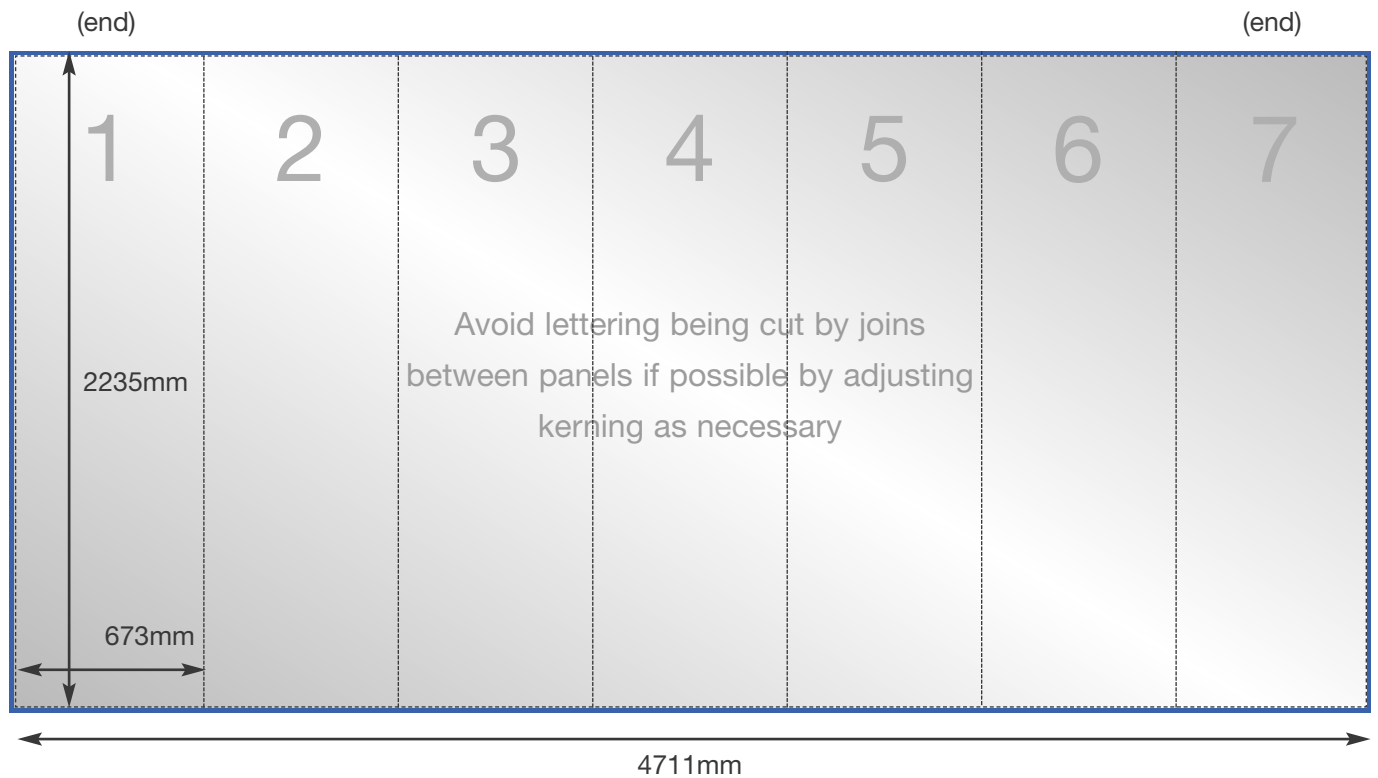

# 5x3 Curved Pop Up Graphic Specification

## Front Panels

Overall graphic area  
2235mm x 4711mm  
N.B. as approximately 50% of the (end) curve panel width may be concealed from view - position text and image accordingly

Overall finished print size  
2235mm x 4711mm  
(7 panels 673mm width)

Overall image bleed area  
2255 x 4731mm  
(10mm top and sides on end panels)

*REAR GRAPHIC WIDTHS (IF REQUIRED):  
Each graphic panel changes to 812mm wide if printing graphics to the rear of the curved system. They are wider to account for the larger radius.*